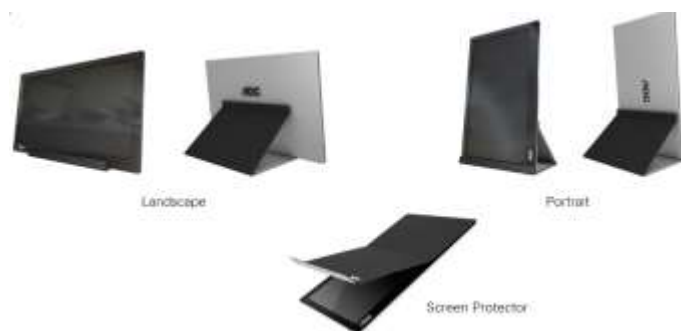

Key Features:

- 15.6" 1920x1080 Full HD Resolution
- IPS Display for wide viewing angles and truer colors
- USB Type-C Technology for USB-powered plug-and-play connection
- 5ms response time for smooth visuals
- Ultra-slim and lightweight with stylish piano-black glossy design
- Auto-pivot feature for viewing in landscape or portrait mode according to display's orientation
- Perfect accessory for the frequent traveler or on-the-go presentation
- Foldable flexi-stand for landscape and portrait mode
- LowBlue Mode technology to reduce harmful light

Flexi-stand Smart Cover

The I1601FWUX USB Monitor has a foldable flexi-stand for viewing in landscape or portrait mode. Landscape mode is ideal for presentations and Excel sheets, while the Portrait mode conveniently gives you an easy vertical view of your instant messaging program, or sidebars such as search results. This monitor has the unique auto-pivot feature that automatically adjusts the image according to the display's orientation, so you will never have to change settings as you switch between landscape and portrait mode.

Ultra Lightweight and Slim Portability at Its Best

It's ultra-lightweight and slim for great portability, making it perfect for business presentations, the frequent traveler, photo frame applications, and dual monitor setups on-the-go. The I1601FWUX USB Monitor is the solution for the frequent traveler who needs to pack multiple displays, as it easily fits into a backpack or the carry case that comes with the USB monitor.