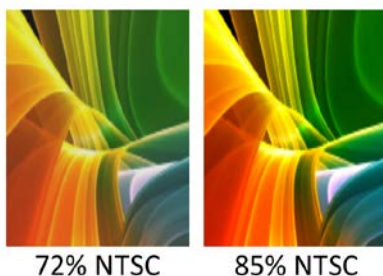

AOC

Ultra High Definition and High Pixel Density

AOC's C4008VU8 features a 40-inch class professional, high-quality, non-glare VA panel for fast refresh. Ultra High Definition (UHD) allows users to see more on the screen at one time; it gives more 'real estate' and also shows more detail for sharper and more brilliant images. A 4K (3840 x 2160) resolution is four times a Full HD (1920 x 1080) resolution. Whether working on the next beautiful photo, design, or even just for productivity, users will appreciate the true crisp image from a UHD display.

VA Panel for Wide Viewing Angles

Vertical Alignment panels give 178/178 degree viewing angles while maintaining consistent image quality and colors from all viewing positions. VA panels have the color depth that results in incredible color accuracy. VA is perfect for graphic designing, video editing, photo retouching, amongst others. You can also view your spreadsheets or weekend movies from virtually any angle without compromising color uniformity.

AOC SuperColor Technology

This curved 4K monitor has larger color gamut, which means larger range of the wide-gamut RGB color space the monitor is able to display. A typical monitor has only 72% NTSC color gamut, whereas the C4008VU8 boasts an incredible 85% NTSC wide color gamut for rich vivid colors.

10-bit Colors

This monitor features a 10-bit panel boasting 1.07 billion colors. The Frame-Rate-Control (FRC) technology is used to enhance the color depth of the 8-bit panel and boosting the normal 16.7 million colors found in most displays, to 1.07 billion colors. More colors means the panel can present more depth and richer color, producing more colorful and vivid images.