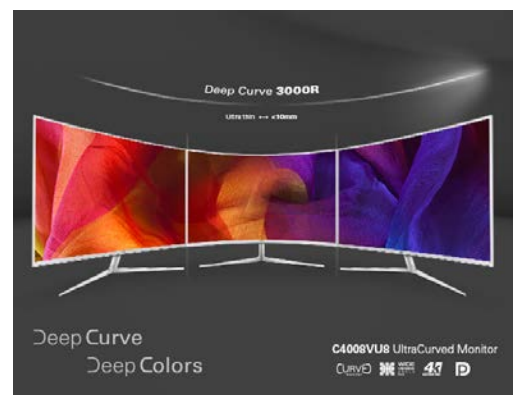

Immersive Visual Experience

Human eyes are not flat and perceive the world around us in angles and curves. Curved monitors deliver the best viewable angles that allow users to see more. Aside from the appeal of an immersive gaming or work environment, there's a benefit in reduced eyestrain from a consistent radius between your eye and the